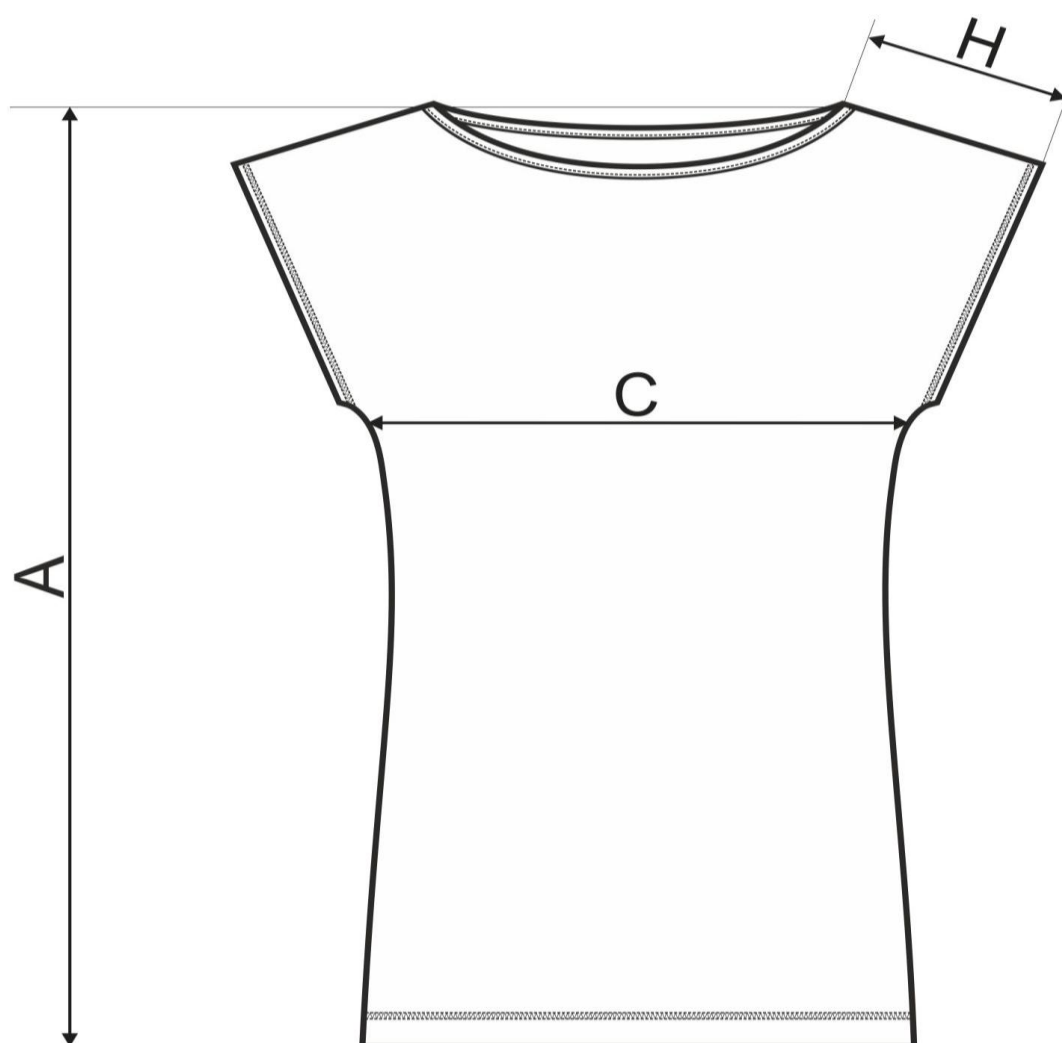

SIZE SPECIFICATION								
Commodity	Ladies T-shirt Love 150							
Code	123							
size [cm]		S	M	L	XL	2XL		
A		78	79	81	82	83		
C		48	52	56	61	67		
H		18	19	20	21	22		

All size specifications listed are in cm. Accepted tolerance of up to + / - 5%.