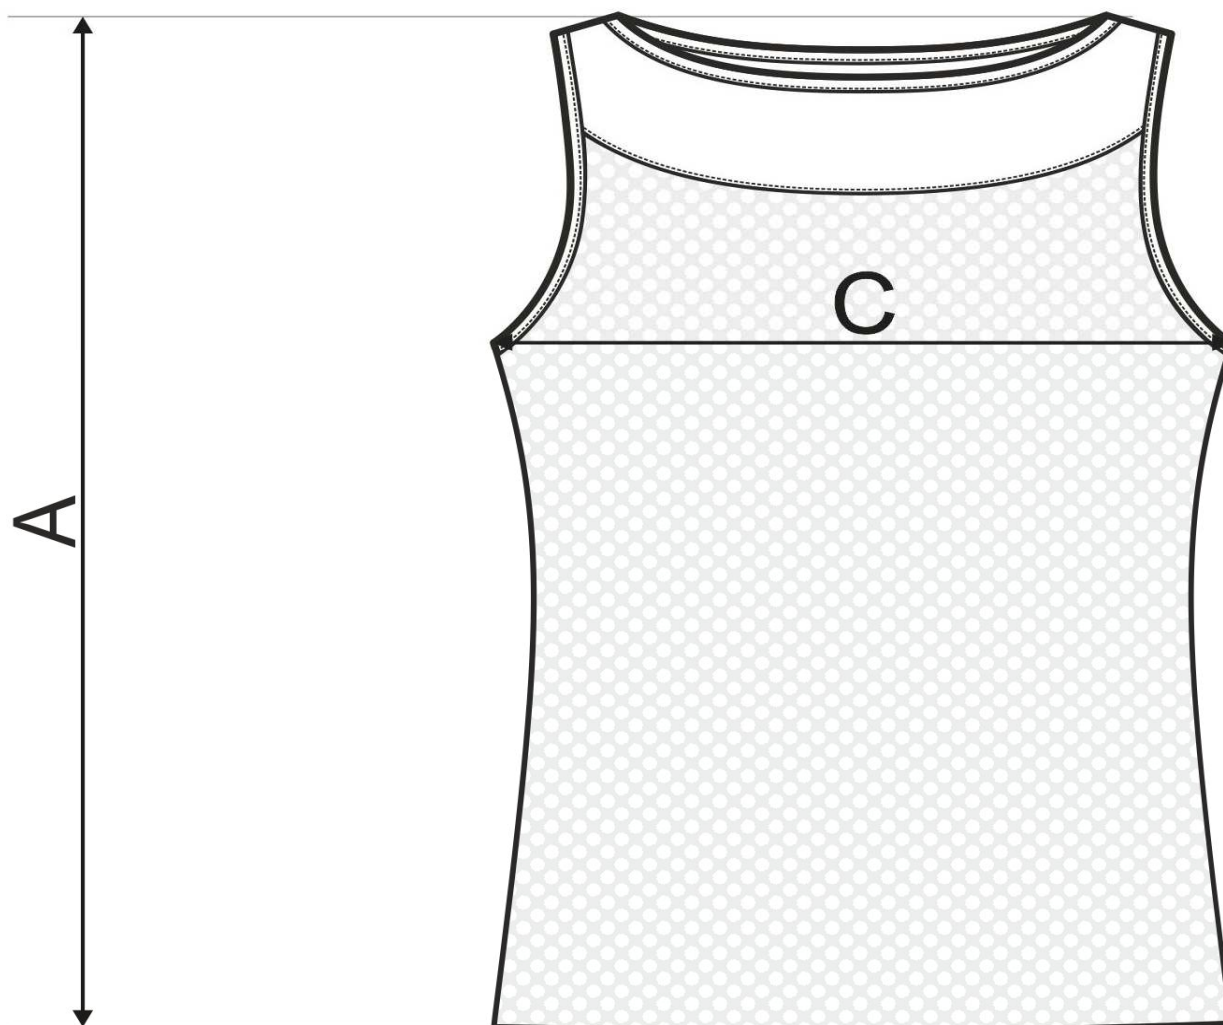

SIZE SPECIFICATION							
Commodity	Ladies Top Impression						
Code	126						
size [cm]		S	M	L	XL	2XL	
A		61	63	65	67	68	
C		41	45	49	54	60	

All size specifications listed are in cm. Accepted tolerance of up to + / - 5%.